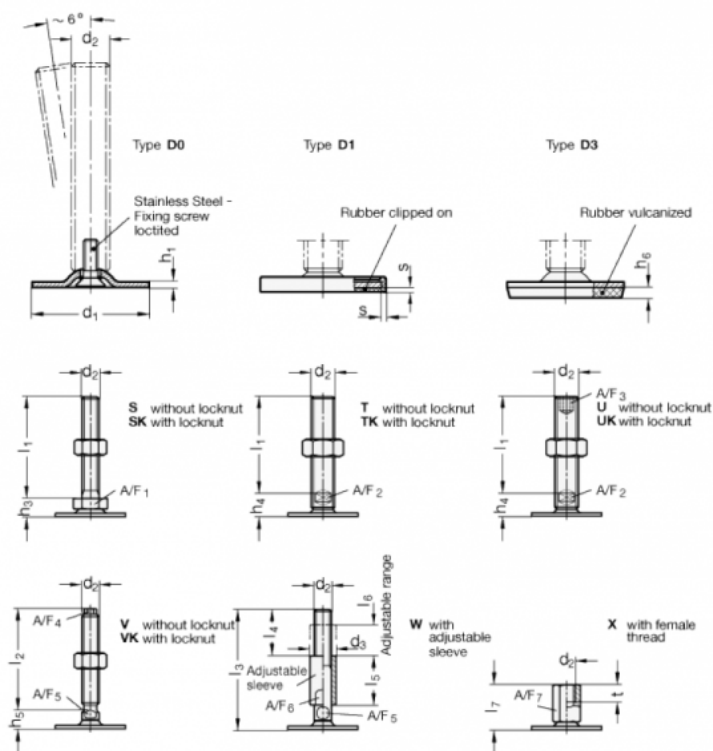

Article number: 204140M850D1SK  
 Description: E+G levelling foot  
 GN 41-40-M8-50-D1-SK  
 Note: SK With nut, External hexagon at the bottom

## Measures

A/F1 = 17  
 d1 = 40  
 d2 = M8  
 h1 = 2  
 h3 = 11  
 h6 =  
 l1 = 50  
 s = 1.5